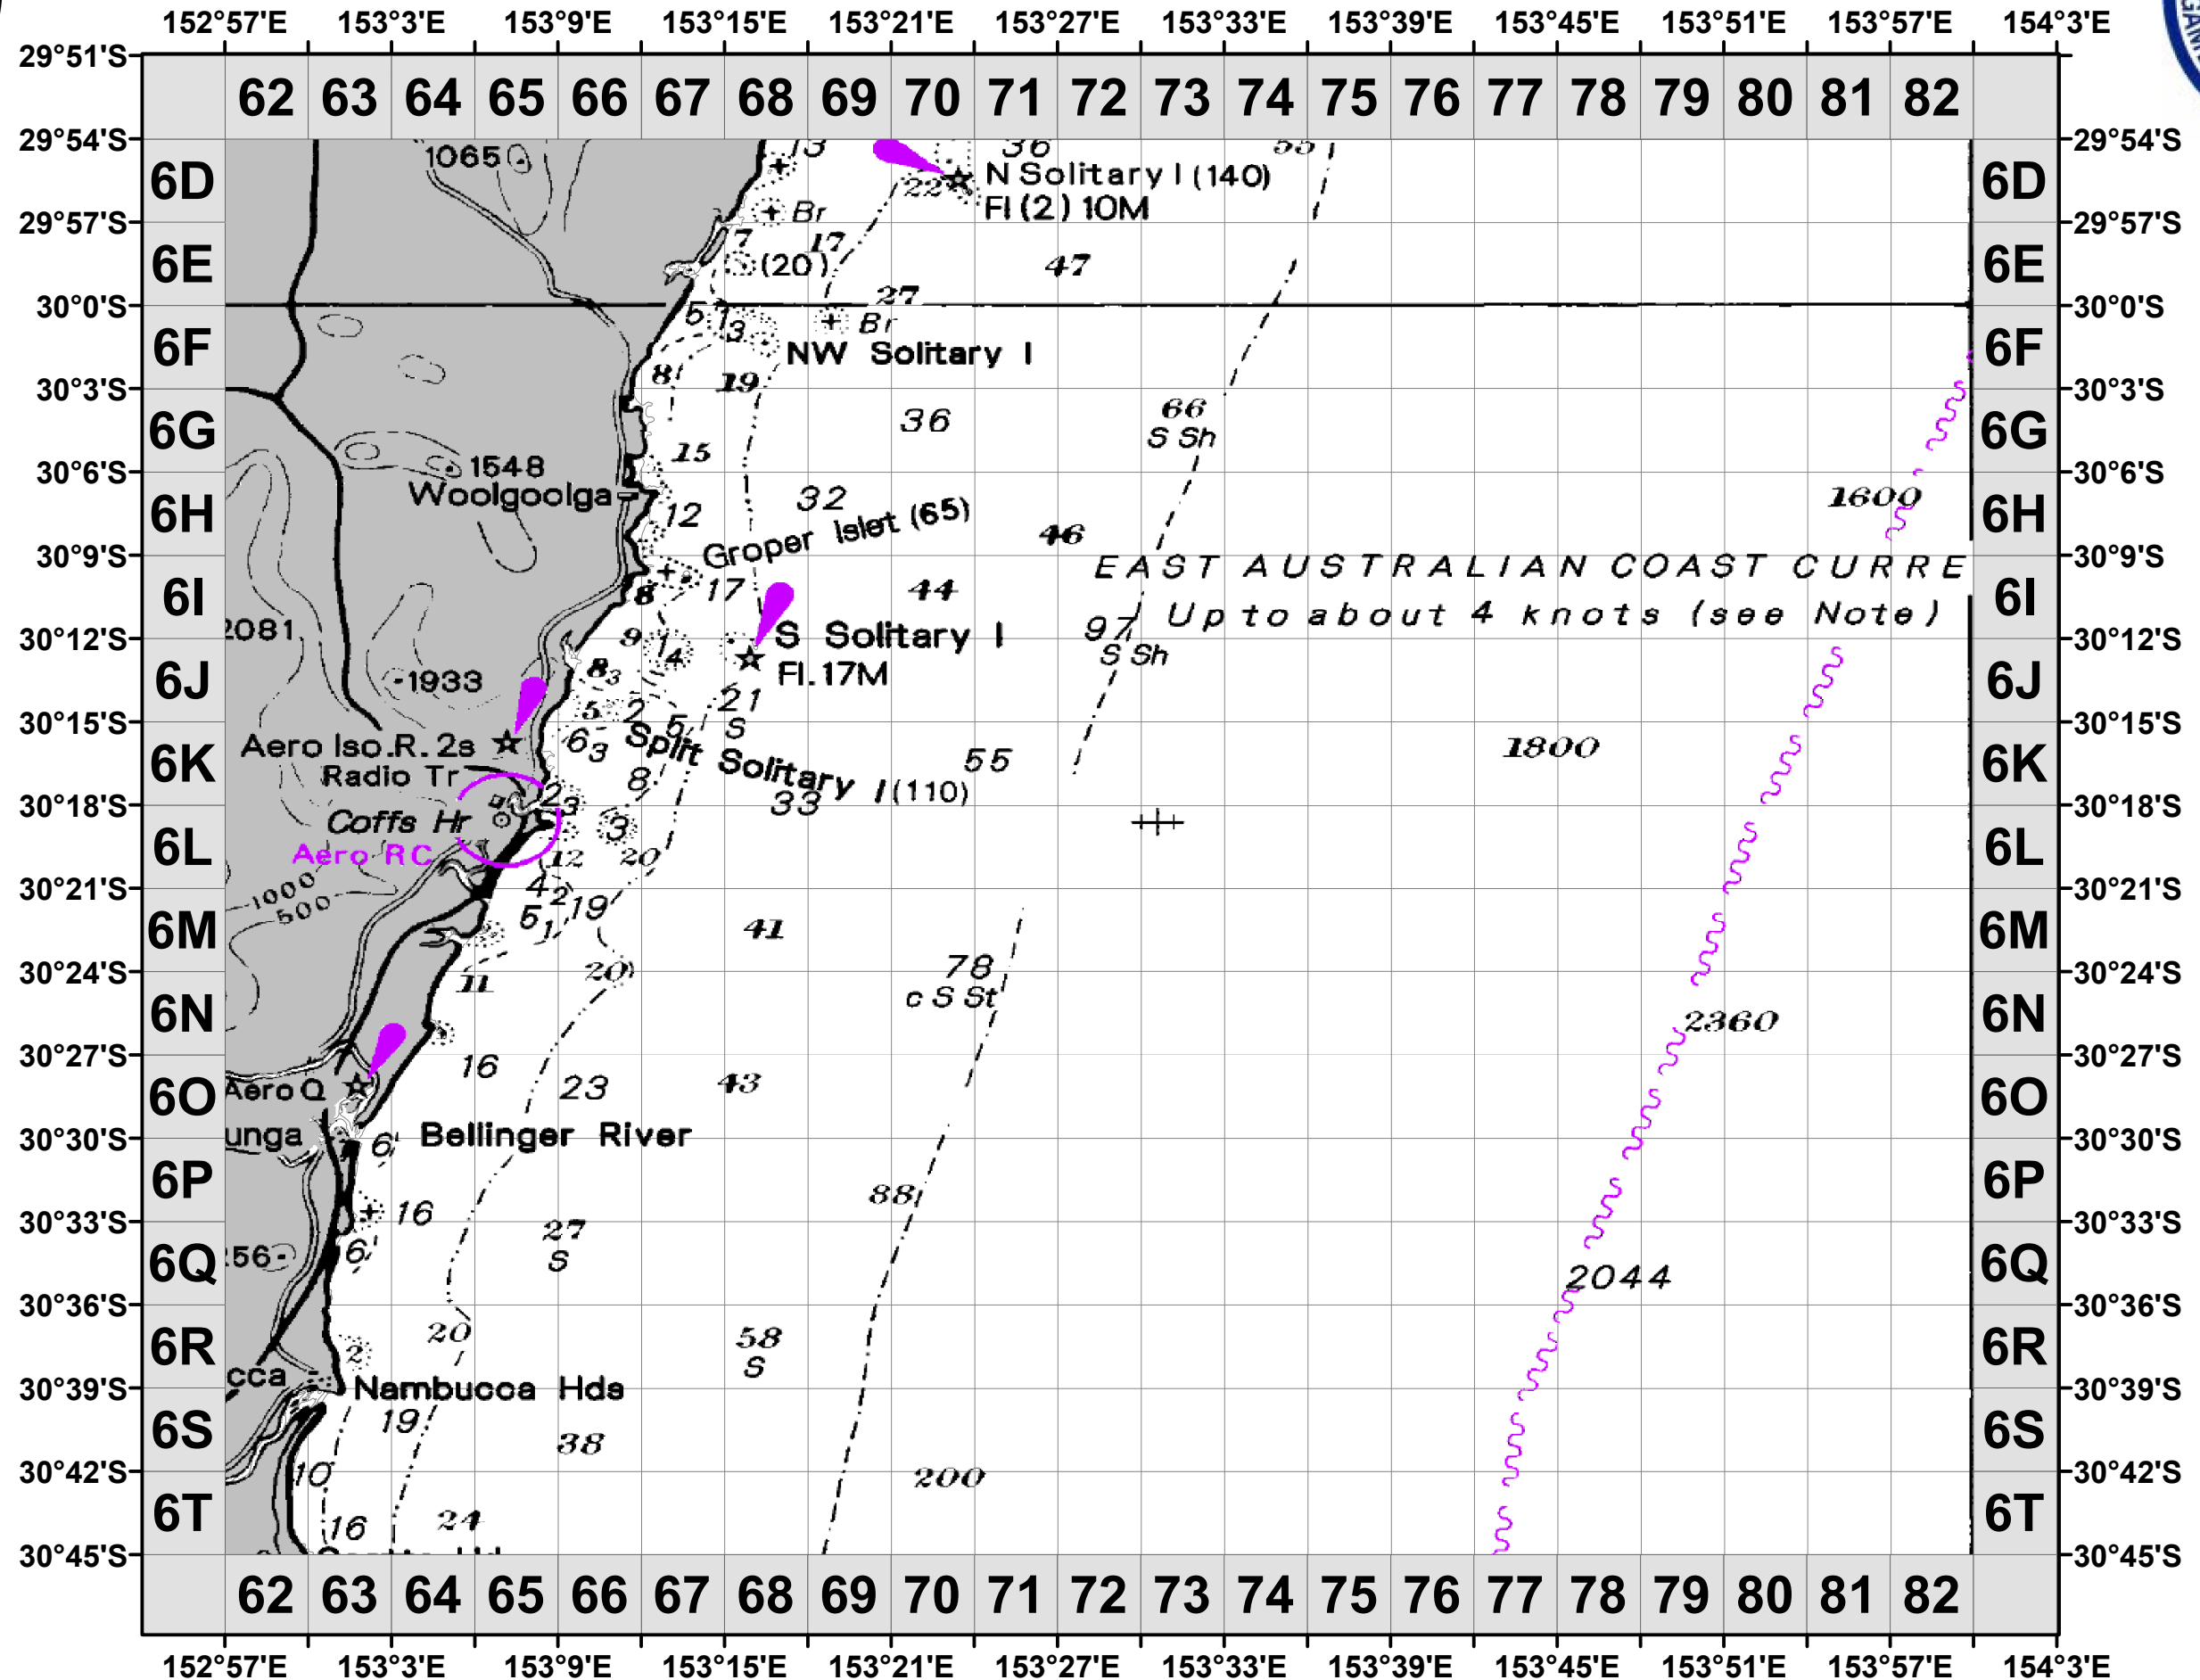

COFFS COAST GAME AND SPORT FISHING CLUB

This standard grid system has been developed by Fisheries NSW jointly funded by the NSW Recreational Fishing Saltwater Trust
 This map is for general information only & should NOT be used for navigational purposes